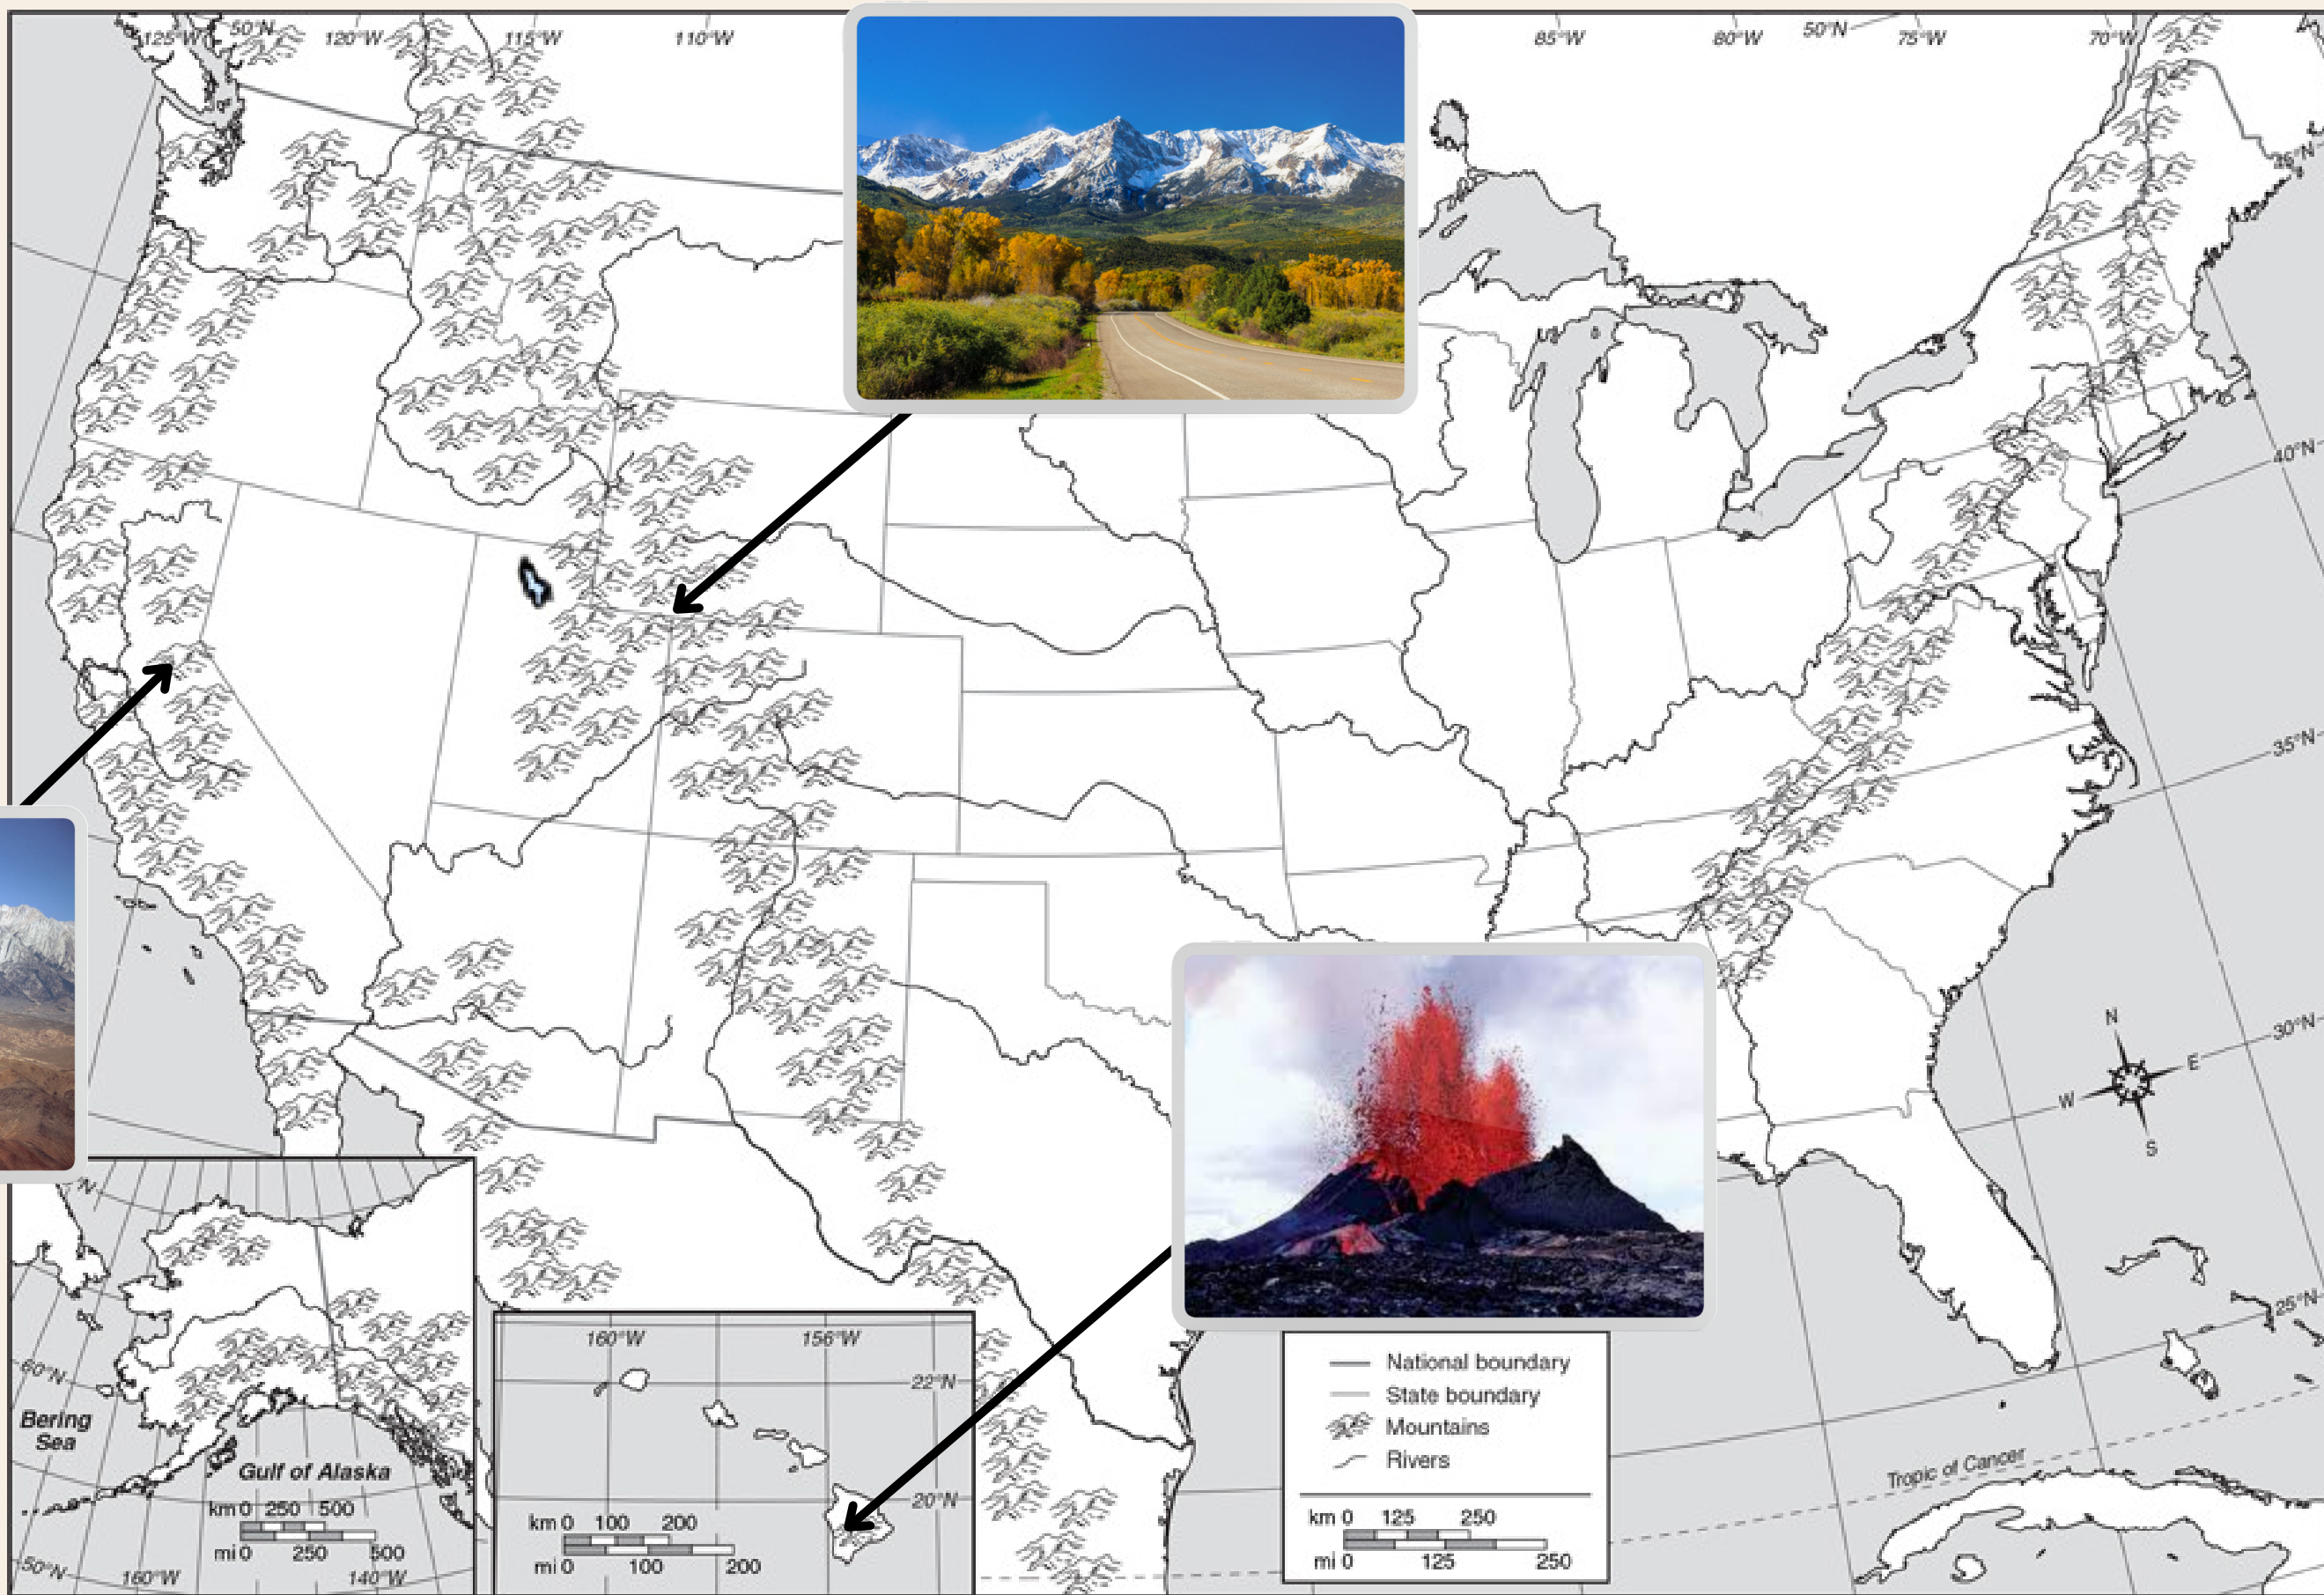

The background of the slide is a photograph of a sunset or sunrise. The sky is filled with horizontal, wispy clouds in shades of orange, red, and brown. At the bottom of the image, the dark silhouette of a city skyline is visible, including several domes and spires, a tall chimney, and a crane.

The Diverse American West

.....
Geography

The West

- Alaska
- Arizona
- New Mexico
- Colorado
- Wyoming
- Montana
- Hawaii
- Idaho
- Utah
- Nevada
- California
- Oregon
- Washington

Two Regions

Utah

New Mexico

California

dry

dry

dry

Arizona

Nevada

mountains
mountains
mountains

Grand Canyon

Cities

Denver
Salt Lake City
Phoenix
Los Angeles
San Francisco
Seattle

CILC Curricular Resources &

MAKER

SPACE