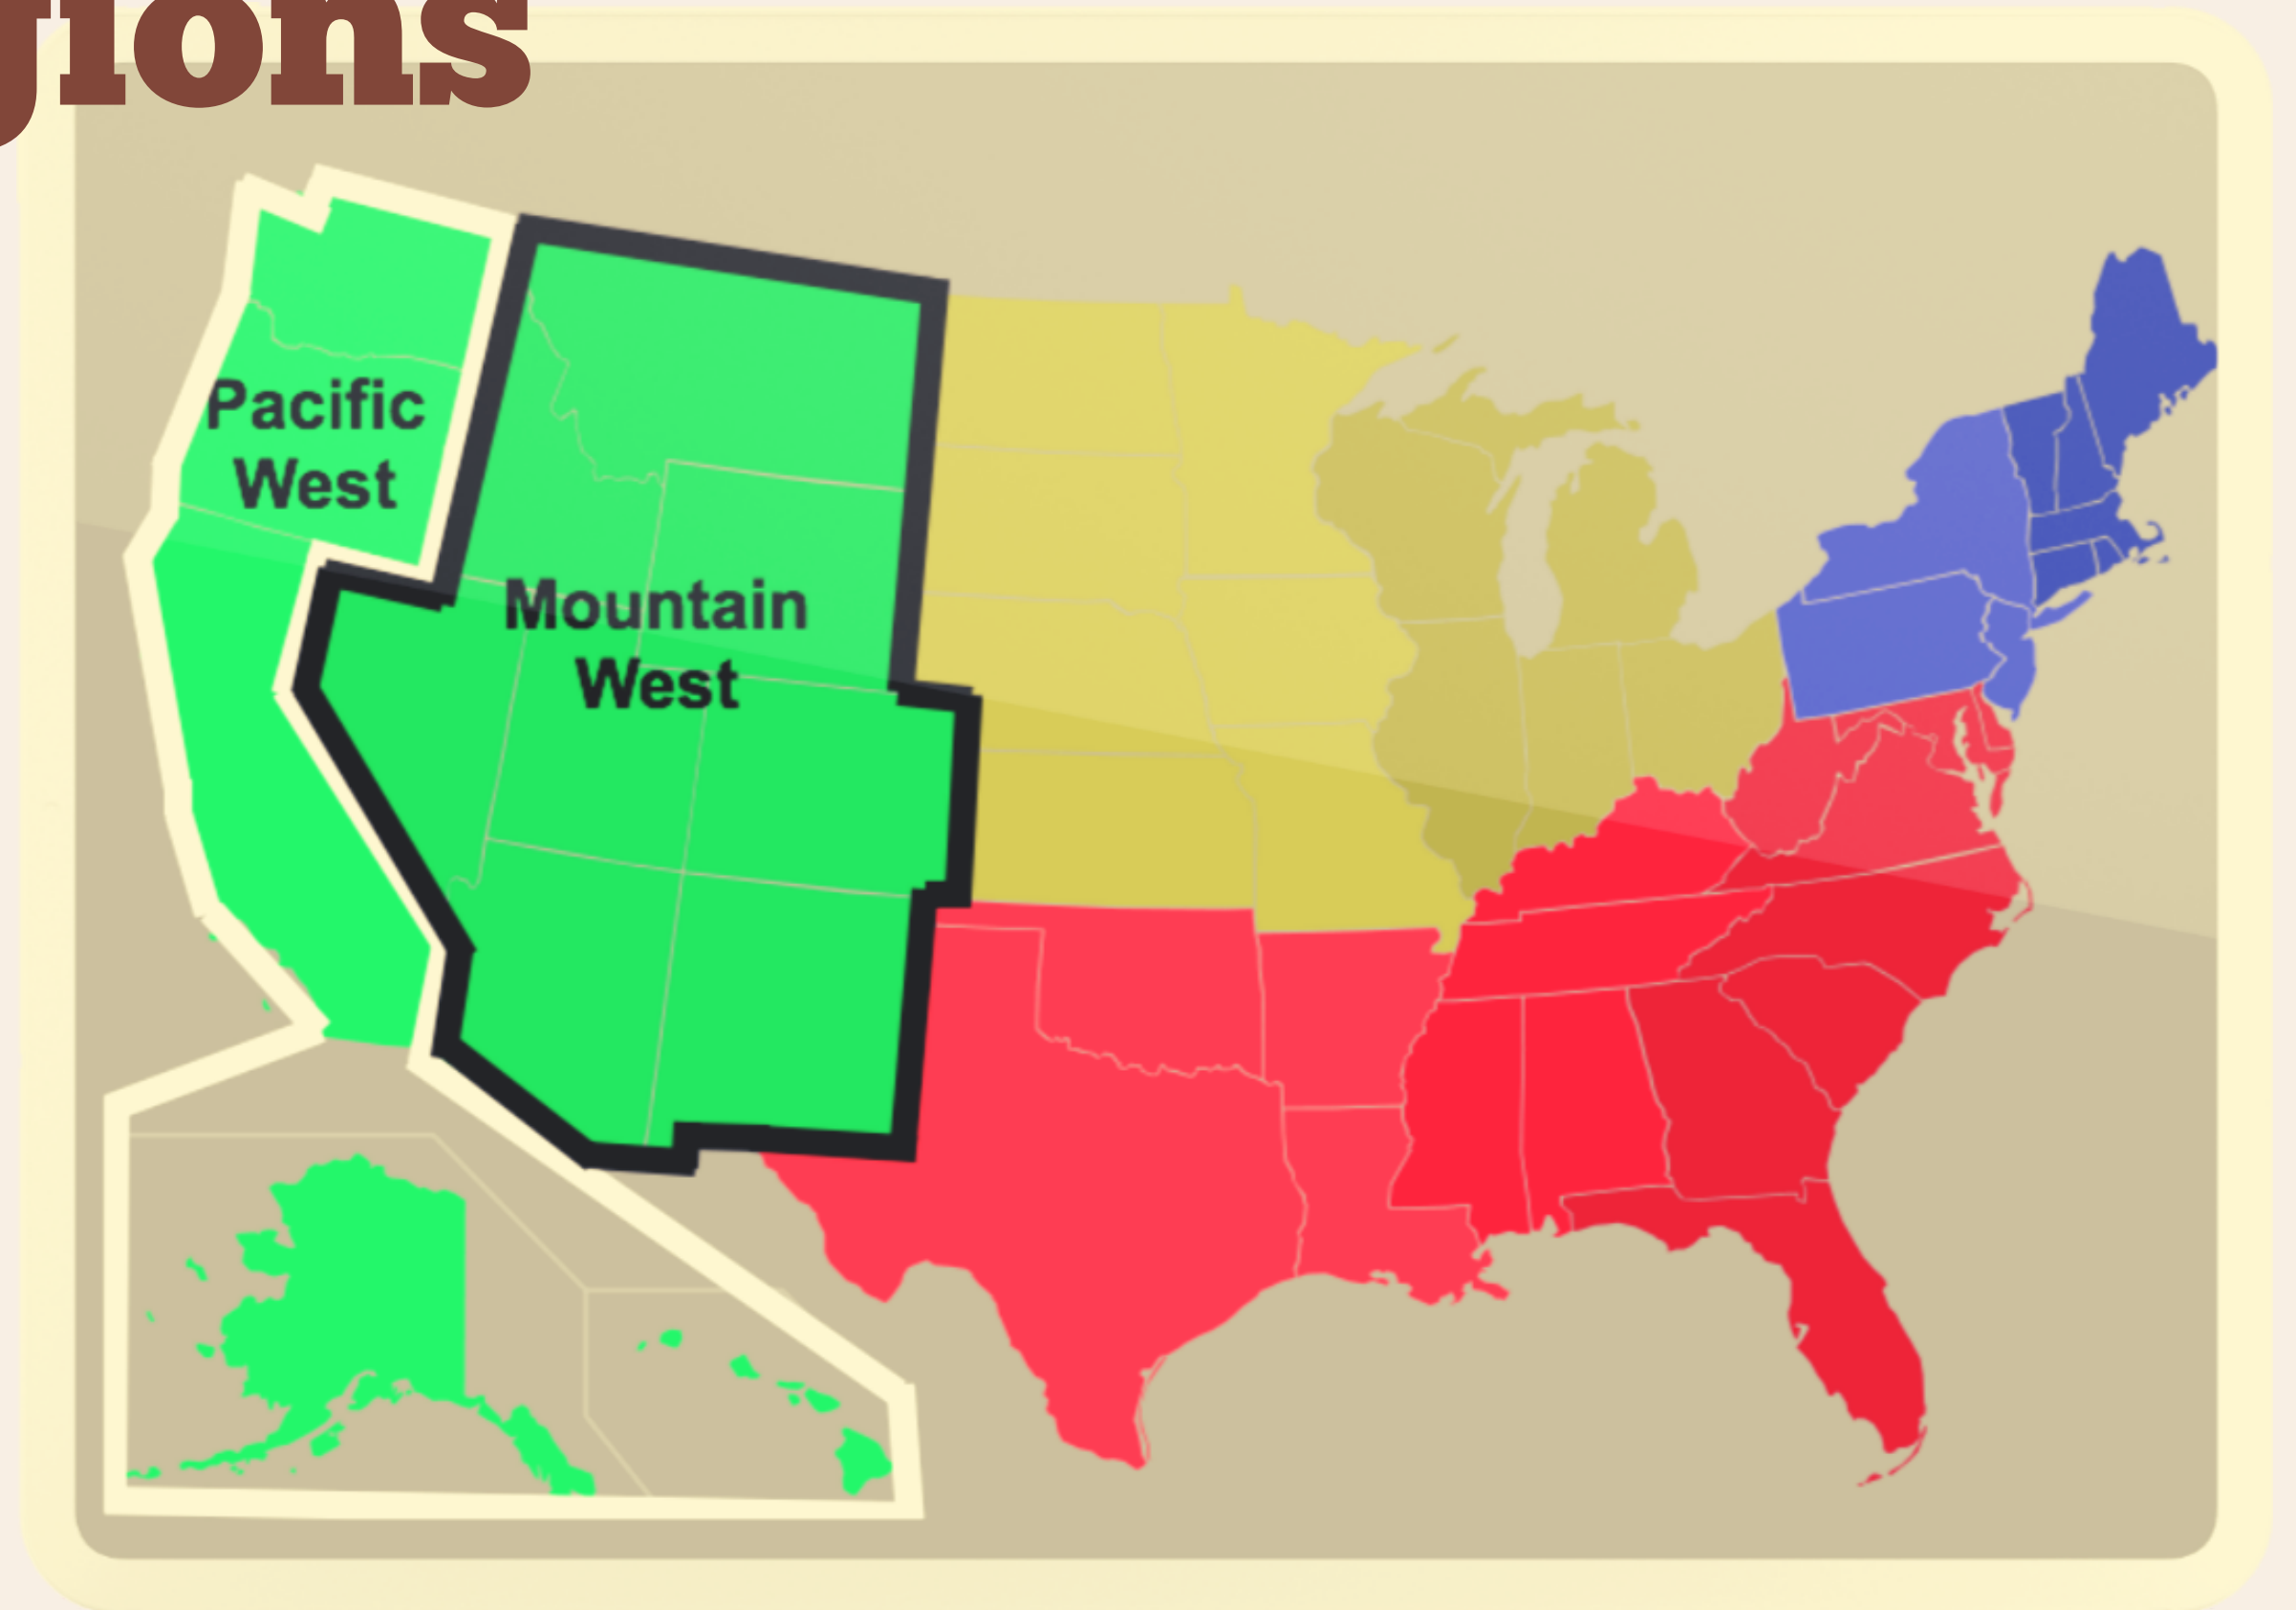

The background of the slide is a photograph of a sunset or sunrise. The sky is filled with horizontal, wispy clouds in shades of orange, red, and brown. At the bottom of the image, the dark silhouette of a city skyline is visible, including several domes and spires, a tall chimney, and a crane.

The Diverse American West

.....
Geography

The West

- Alaska
- Arizona
- New Mexico
- Colorado
- Wyoming
- Montana
- Hawaii
- Idaho
- Utah
- Nevada
- California
- Oregon
- Washington

Two Regions

Utah

New Mexico

California

dry

dry

dry

Arizona

Nevada

mountains
mountains
mountains

Grand Canyon

Cities

Denver
Salt Lake City
Phoenix
Los Angeles
San Francisco
Seattle

CILC Curricular Resources &

MAKER

SPACE